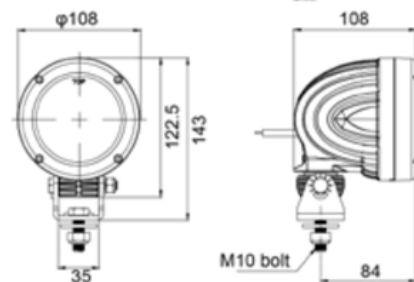

CLASSIC LED WORK LIGHT

UR-1C020CWL

Specification

Function	: Flood
LED Type	: OSRAM P8 LEDs
Raw Power	: 9pcs*5w
Effective Power	: 40W
Raw Lumen	: 4950LM
Effective Lumen	: 3855LM
Voltage	: 10-30V
EMC Level	: CISPR 25 Class 4
Plug	: DT
Bracket Optional	: 35/ 42/ 45

Bracket option
35mm